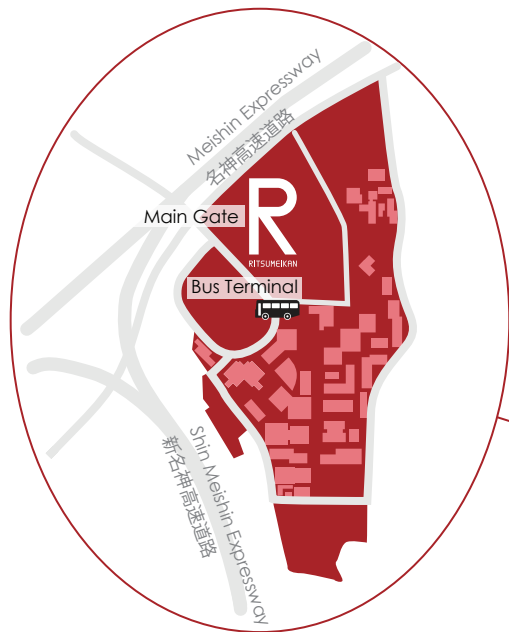

# R Biwako-Kusatsu Campus Access Map

RITSUMEIKAN

1-1-1 Noji-higashi, Kusatsu, Shiga 525-8577

## By Taxi:

## By Train\* & Taxi: