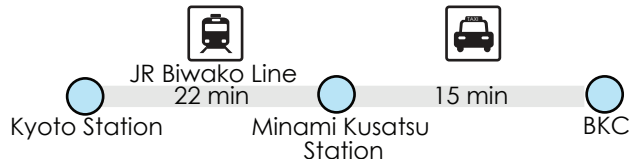

By Train* & Taxi: