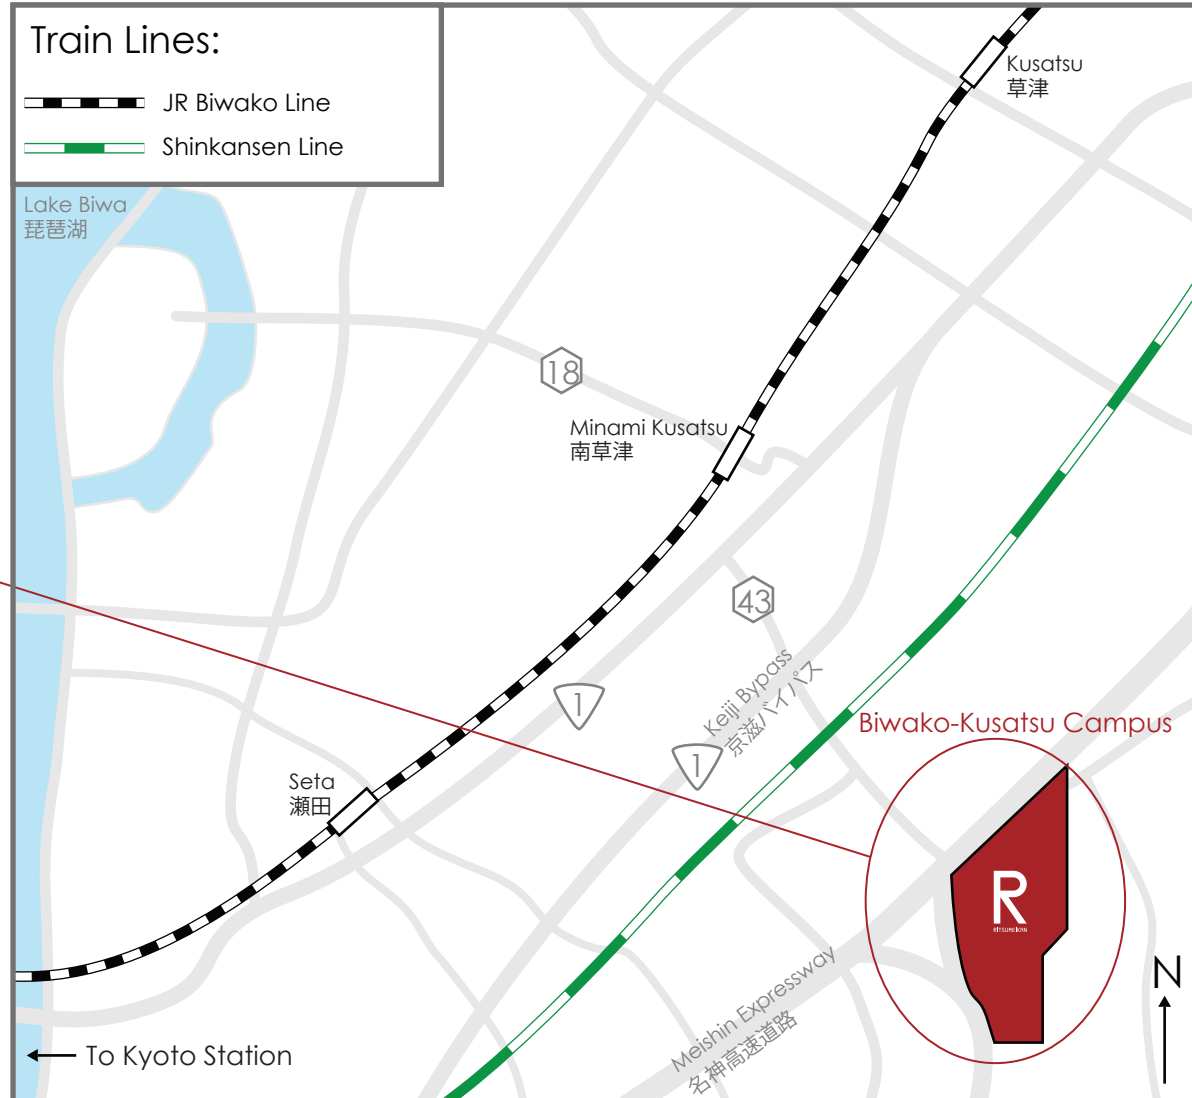

# R Biwako-Kusatsu Campus Access Map

RITSUMEIKAN

1-1-1 Noji-higashi, Kusatsu, Shiga 525-8577

## By Taxi:

## By Train\* & Taxi:

## By Train\* & Bus:

\*Trains leave from platform 2. However, as a limited number of trains take a different train line (Kosei line), please be careful that your train does NOT go to Otsukyo station.  
Your train should proceed: Kyoto - Yamashina - **Otsu** ~ ~ ~ Minami Kusatsu.