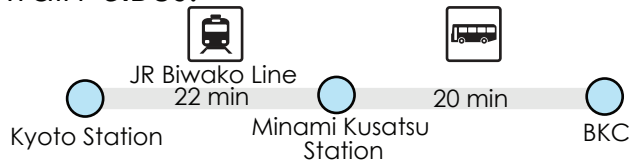

By Train* & Bus:

*Trains leave from platform 2. However, as a limited number of trains take a different train line (Kosei line), please be careful that your train does NOT go to Otsukyo station.
Your train should proceed: Kyoto - Yamashina - **Otsu** ~ ~ ~ Minami Kusatsu.