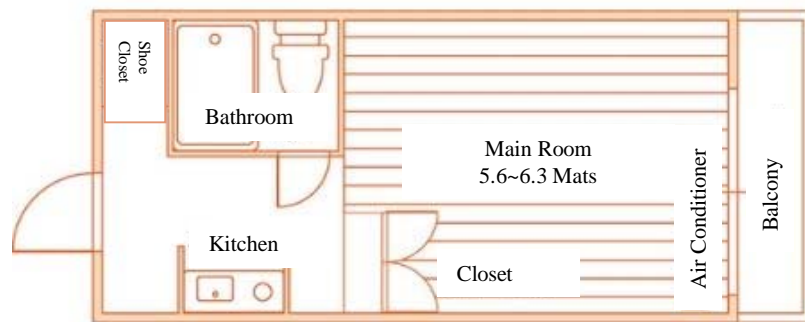

Year Built: March of 1990

Building Details: 8 Floors 77 Rooms

Commute Details: Apartment→JR Osaka Station
(approx. 15 min by bike)

JR Osaka→JR Ibaraki

(approx. 12 min train ride)

【Size】14.28㎡～15.65㎡

Student Apartment Complex ②

【Size】17m²~

Furnishing Details

■ UniLife's Original "Furnished Design Room"

Examples:

※Please be advised that the images above are not the actual furniture that will be in the room.

※ Furniture varies depending on the room.