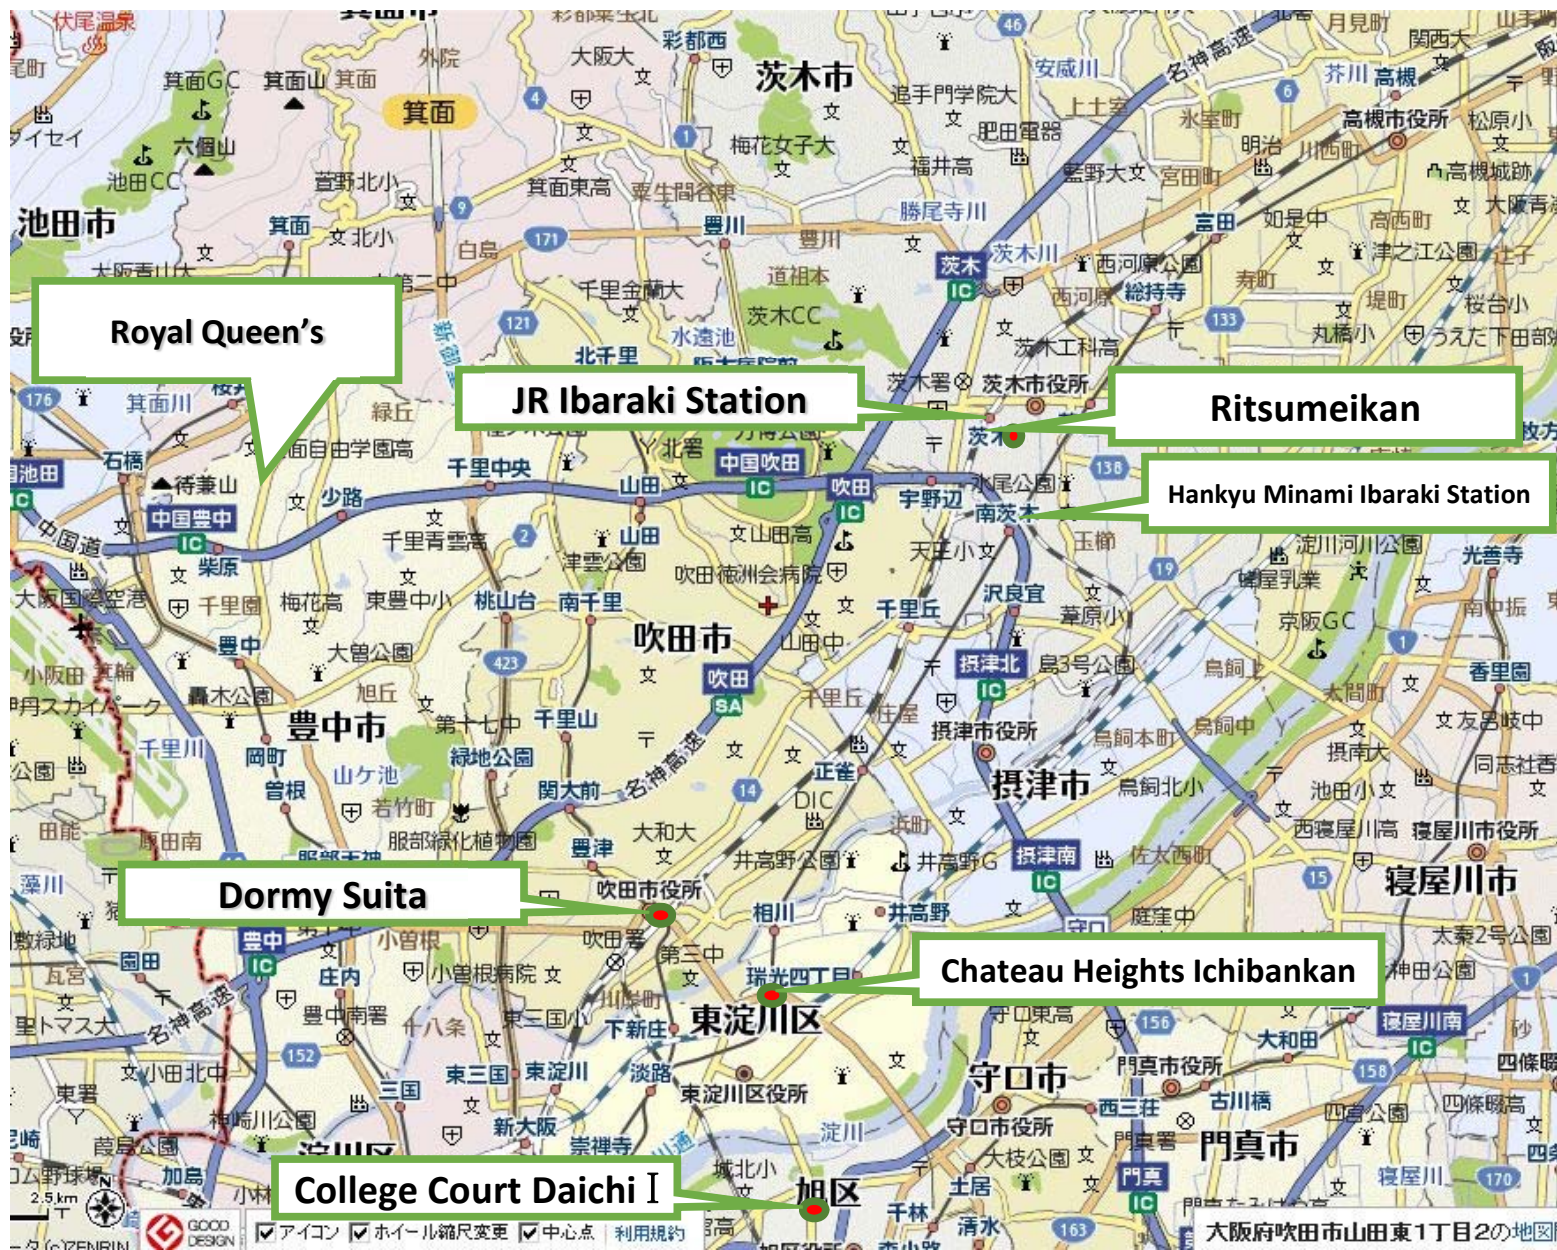


Ibaraki Campus (OIC) International Student Apartments

Student Apartment Complex ①

●College Court Daichi I

Location: Osaka City, Asahi-ku, Ikue (大阪市旭区生江)

Nearest Transportation: Osaka City "Ikue" Bus Stop (1 min walk)

●College Court Daichi II

Location: Takatsuki City, Tonomachi (高槻市殿町)

Nearest Transportation: JR Takatsuki Station (13 min walk)

Year Built: November of 1990

Building Details: 4 Floors 22 Rooms

Commute Details: JR Takatsuki Station→Ibaraki Station
(approx. 7 min train ride)

※Contents are subject to change slightly depending on the fiscal year.

Student Apartment Complex⑤

●Dormy Suita (Girls Only Sharehouse)

Location: Osaka Prefecture, Suita City (大阪府吹田市)

Nearest Transportation: JR Kyoto Line Suita Station (7 min walk)

Building Details: 5 Floors 44 Rooms

Commute Details: (JR Line) Suita Station →Ibaraki Station
(approx. 9 min train ride)

Shared Facilities

【Size】7.8㎡～

A Housemother is living here!

Housing Locations

OIC Leased Housing