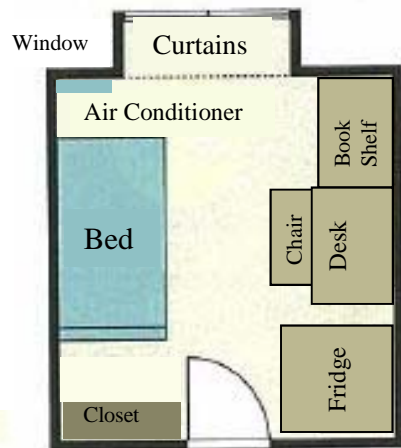

【Size】17m²~

Furnishing Details

■ UniLife's Original "Furnished Design Room"

Examples:

※Please be advised that the images above are not the actual furniture that will be in the room.

※ Furniture varies depending on the room.

※Contents are subject to change slightly depending on the fiscal year.

Student Apartment Complex⑤

●Dormy Suita (Girls Only Sharehouse)

Location: Osaka Prefecture, Suita City (大阪府吹田市)

Nearest Transportation: JR Kyoto Line Suita Station (7 min walk)

Building Details: 5 Floors 44 Rooms

Commute Details: (JR Line) Suita Station →Ibaraki Station
(approx. 9 min train ride)

Shared Facilities

【Size】7.8㎡～

A Housemother is living here!

Housing Locations

OIC Leased Housing