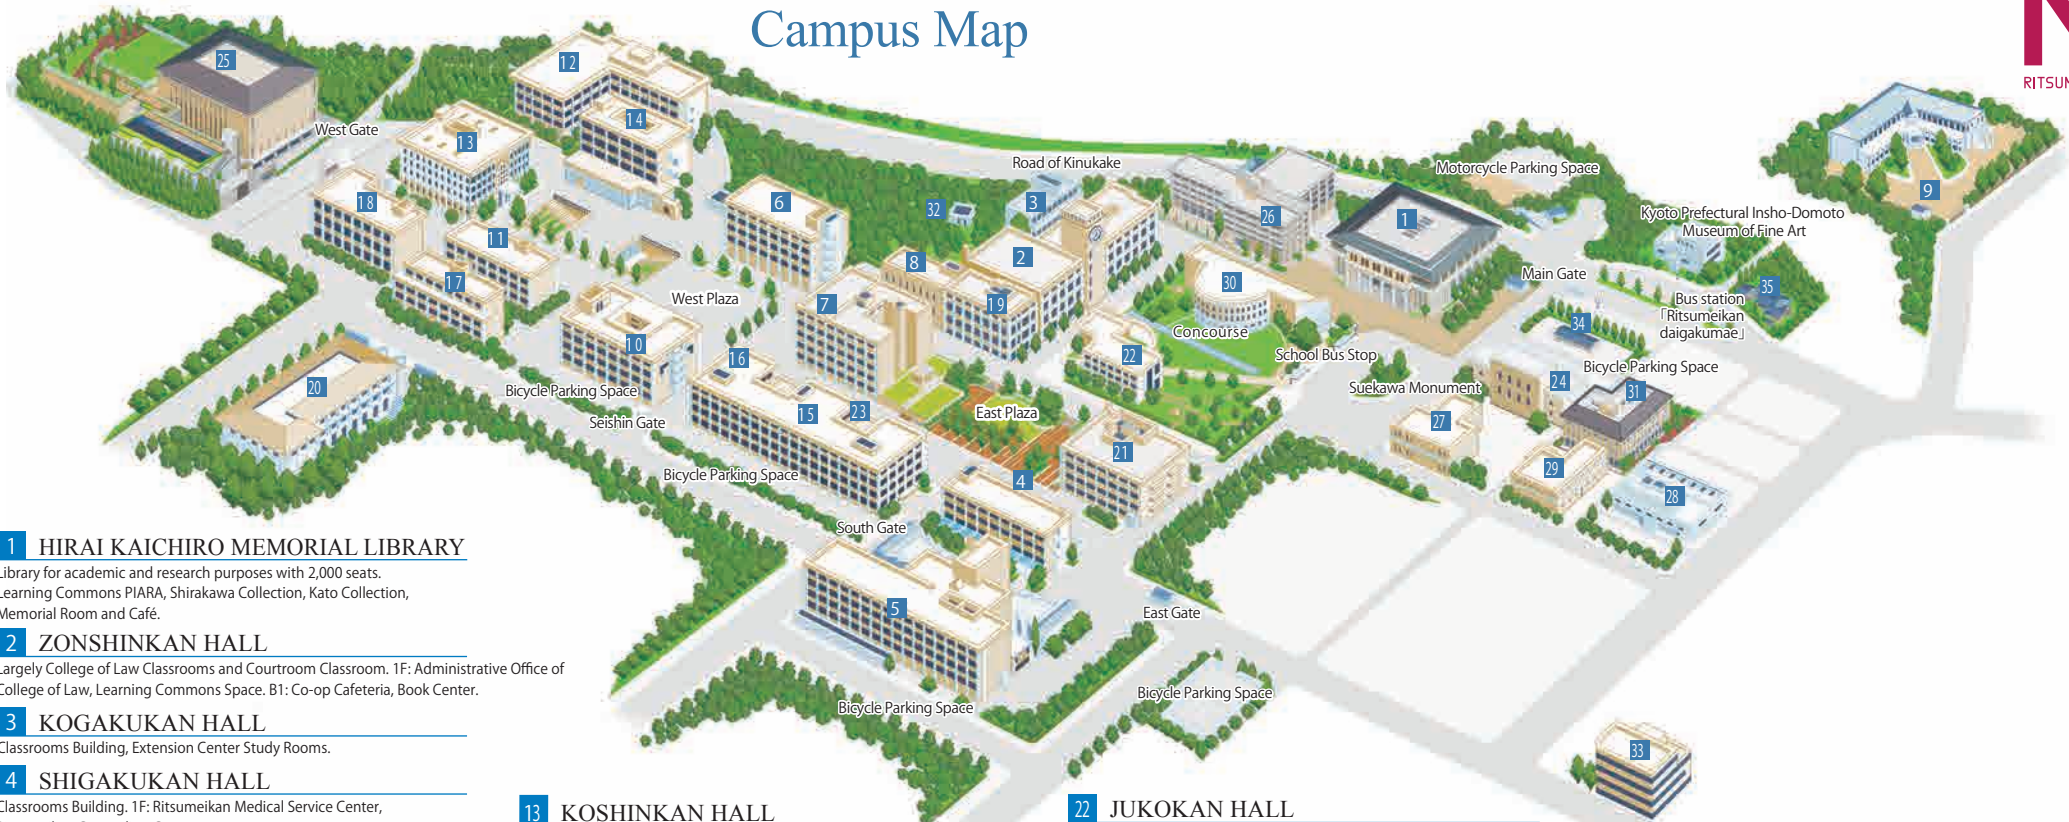

# Ritsumeikan University Kinugasa Campus

## Campus Map

### 1 HIRAI KAICHIRO MEMORIAL LIBRARY

Library for academic and research purposes with 2,000 seats. Learning Commons PIARA, Shirakawa Collection, Kato Collection, Memorial Room and Café.