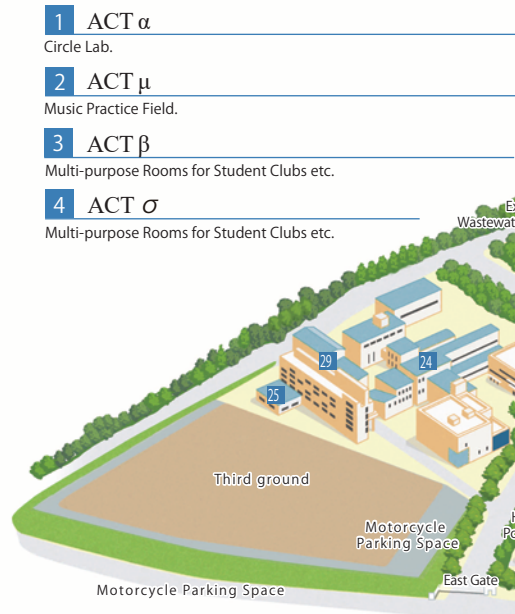

Ritsumeikan University Biwako-Kusatsu Campus(BKC)

Campus Map

- 1 ACT α**
Circle Lab.
- 2 ACT μ**
Music Practice Field.
- 3 ACT β**
Multi-purpose Rooms for Student Clubs etc.
- 4 ACT σ**
Multi-purpose Rooms for Student Clubs etc.

- 5 ACROSS WING**
Across Lounge, Information Language Seminar Rooms, Media Library, Peer Learning Room, Faculty Research Rooms, BKC Research Office, RAINBOW Service Desk, RAINBOW HIROBA, BKC Center for Teacher Training Support.
- 6 ATHLETE GYM**
Office for Athletes and Sports Services (BKC), Training Room.
- 7 AD-SEMINARIO**
Administrative Office of College of Economics, Administrative Office of College of Gastronomy Management, Office of Graduate Studies, Office of General Education, Careers Education Center, Service Learning Center, Classrooms.
- 8 EAST WING**
Research Laboratories for: College of Science and Engineering, College of Life Sciences, College of Pharmaceutical Sciences. Faculty and Graduate Students Research Rooms.
- 9 WEST WING**
College of Science and Engineering Research Laboratories, Faculty and Graduate Students Research Rooms. Ritsumeikan Medical Service Center.
- 10 EXL1**
Laboratories for: College of Science and Engineering, and Information Science and Engineering.
- 11 EXL2**
Research Laboratories for: College of Science and Engineering, College of Life Sciences, and College of Pharmaceutical Sciences.
- 12 EXL3**
College of Science and Engineering Research Laboratories.