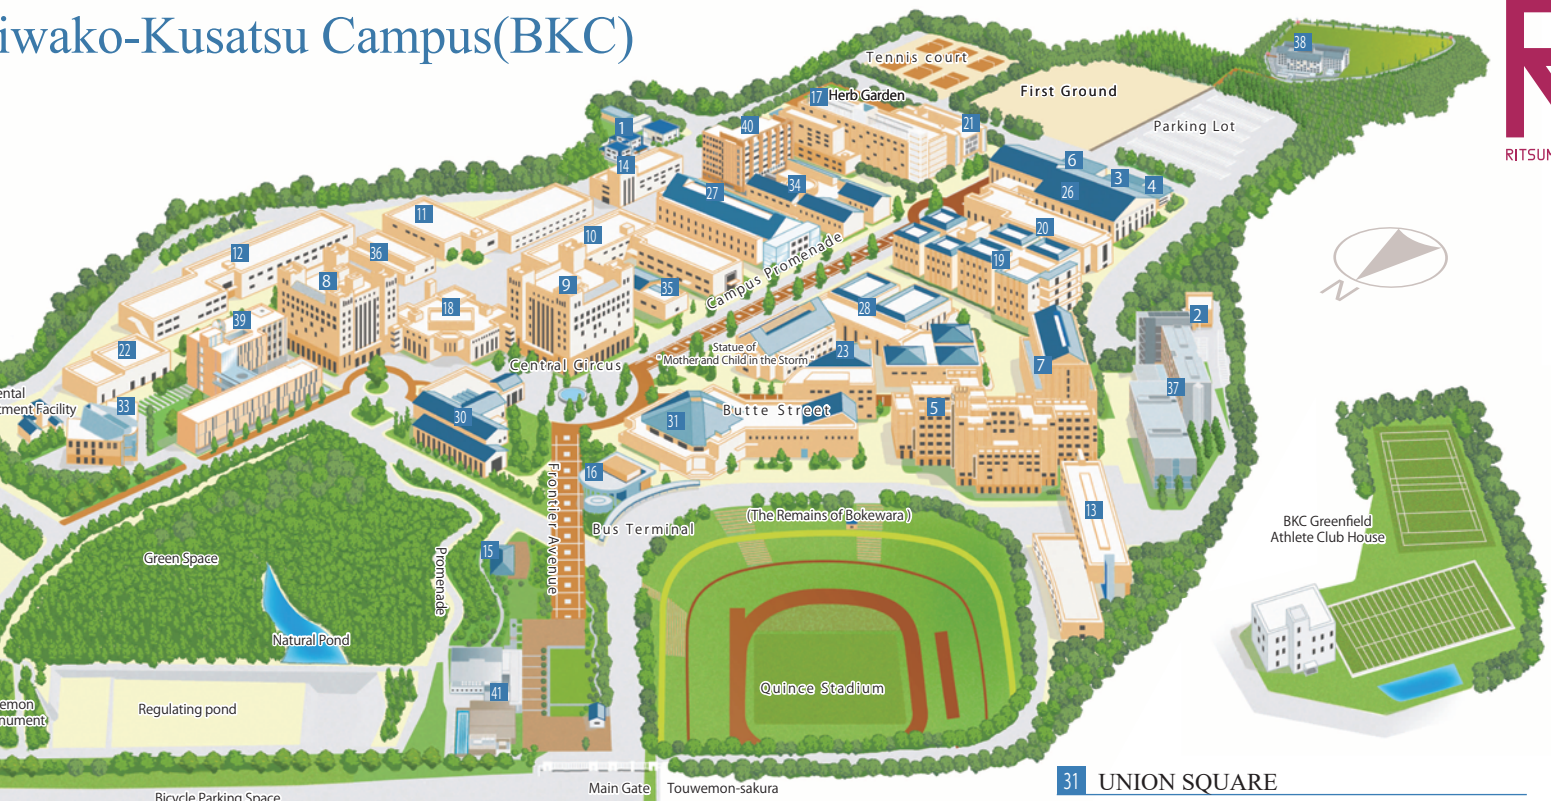

Ritsumeikan University Biwako-Kusatsu Campus(BKC)

Campus Map

- 1 ACT α**
Circle Lab.
- 2 ACT μ**
Music Practice Field.
- 3 ACT β**
Multi-purpose Rooms for Student Clubs etc.
- 4 ACT σ**
Multi-purpose Rooms for Student Clubs etc.

- 5 ACROSS WING**
Across Lounge, Information Language Seminar Rooms, Media Library, Peer Learning Room, Faculty Research Rooms, BKC Research Office, RAINBOW Service Desk, RAINBOW HIROBA, BKC Center for Teacher Training Support.
- 6 ATHLETE GYM**
Office for Athletes and Sports Services (BKC), Training Room.
- 7 AD-SEMINARIO**
Administrative Office of College of Economics, Administrative Office of College of Gastronomy Management, Office of Graduate Studies, Office of General Education, Careers Education Center, Service Learning Center, Classrooms.
- 8 EAST WING**
Research Laboratories for: College of Science and Engineering, College of Life Sciences, College of Pharmaceutical Sciences. Faculty and Graduate Students Research Rooms.
- 9 WEST WING**
College of Science and Engineering Research Laboratories, Faculty and Graduate Students Research Rooms. Ritsumeikan Medical Service Center.
- 10 EXL1**
Laboratories for: College of Science and Engineering, and Information Science and Engineering.
- 11 EXL2**
Research Laboratories for: College of Science and Engineering, College of Life Sciences, and College of Pharmaceutical Sciences.
- 12 EXL3**
College of Science and Engineering Research Laboratories.