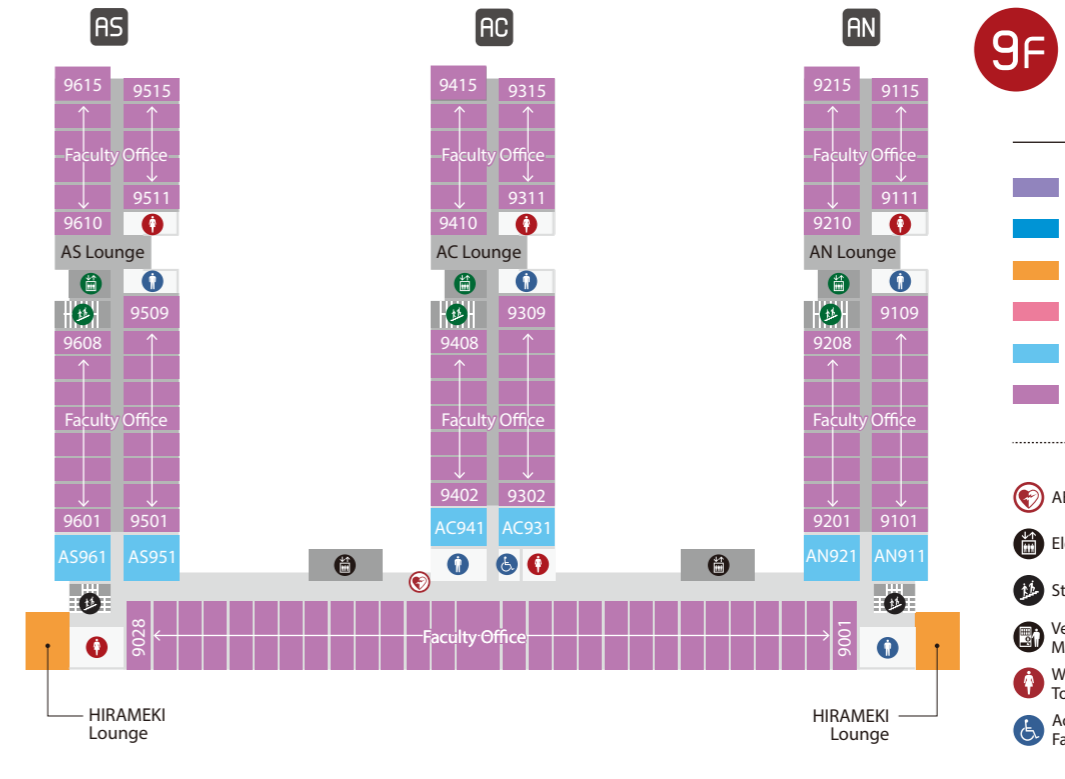

6F 7F 8F 9F BUILDING A

*A student, faculty, or staff card is necessary to access 7F-9F.

- Offices
- Academic and Research Facilities
- Commons
- Graduate School Facilities
- Seminar Rooms and Other Academic Spaces
- Research Facilities

- AED English / Japanese
- Elevator
- Stairs
- Vending Machine
- Women's Toilet
- Accessible Facility
- Service Elevator
- Service Stairwell
- Water Refill Station
- Men's Toilet