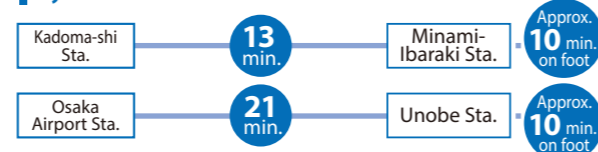

English

FLOOR GUIDE

RITSUMEIKAN UNIVERSITY OSAKA IBARAKI CAMPUS

ACCESS

By JR

By Hankyu

By Osaka Monorail

*Estimated time does not include time needed to change trains.