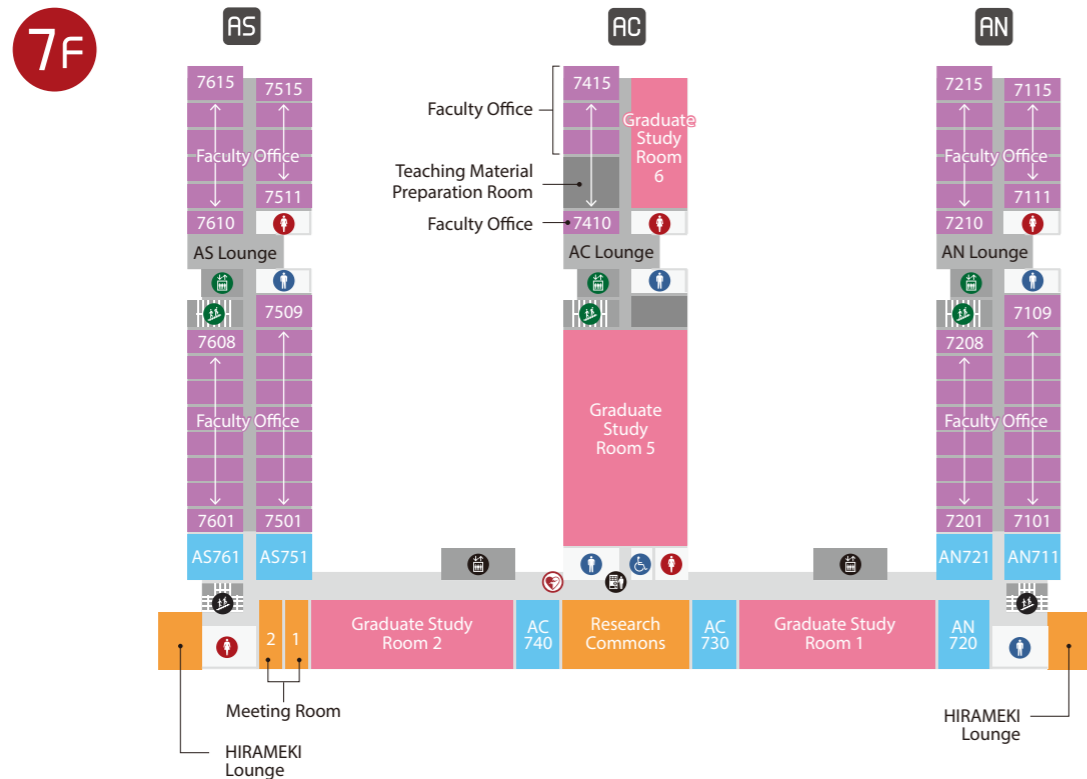

*Please adhere to access notifications located in each building and on each floor.

Facilities

Facility	Building	Floor	Map
iCommons	A	1F	p.4
Beyond Borders Plaza (BBP)	AN		
Student Lounge	AN		
BA-House	AC	3F	p.8
PS-Lounge	AS		
SALL(Self-Access Learning Lounge)	AC	4F	p.10
Global Lounge		5F	p.12
Psy-collab Square	A	6F	p.13
Graduate Study Room		7-8F	p.13-14
Research Commons			
Faculty Office	A	5-7~9F	p.12~16
	H	4~9F	p.9-11-15-16
MACHI Library			
Event Hall		1F	p.3
Conference Hall			
Grand Hall	B	2F	p.5
OIC Library *The entrance is on the 2nd floor.		2~4F	p.5-7-9
Peer Learning Room *inside OIC Library		2F	p.5
Gallery R-AGORA			
Institute & Research Center		5F	p.11
ICT-Lab.		2F	p.5
Idea-Lab.	C	3F	p.7
OIC Seminar House		5F	p.11
Student Hall			
Training Room	D	1F	p.3
Locker Lounge			
OIC Arena *The entrance is on the 1st floor.		2F	p.5
Noh-Theater		1F	p.3
Rakushin-ken (Tea Ceremony Room)	G	2F	p.5
Wakebayashi International Plaza (Global House)		2~5F	-
Ritsumeikan Counseling Center	-	-	p.17
TERRACE GATE			
SP LAB			
SP LAB X		1F	p.3
SEEDS			
Microsoft Base Ritsumeikan	H		
KOBO			
LIVE STREAMING STUDIO		2F	p.5
Connected Learning Commons		2-3F	p.5-7
Co-Creation Hub (with Ritsumeikan)		4-5F	p.9-11

Symbol Promenade "KAI-NO-MICHI"

Campus Promenade "SAKURA-NO-MICHI"

SORA-NO-Plaza

Offices	Commons	Social Collaboration Facilities
Academic and Research Facilities	Seminar Rooms and Other Academic Spaces	Research Facilities
Library		

AED Japanese only	AED English / Japanese	Elevator	Service Elevator
Stairs	Vending Machine	Women's Toilet	Men's Toilet
Accessible Facility			

6F 7F 8F 9F BUILDING A

*A student, faculty, or staff card is necessary to access 7F-9F.

- Offices
- Academic and Research Facilities
- Commons
- Graduate School Facilities
- Seminar Rooms and Other Academic Spaces
- Research Facilities

- AED English / Japanese
- Elevator
- Stairs
- Vending Machine
- Women's Toilet
- Accessible Facility
- Service Elevator
- Service Stairwell
- Water Refill Station
- Men's Toilet