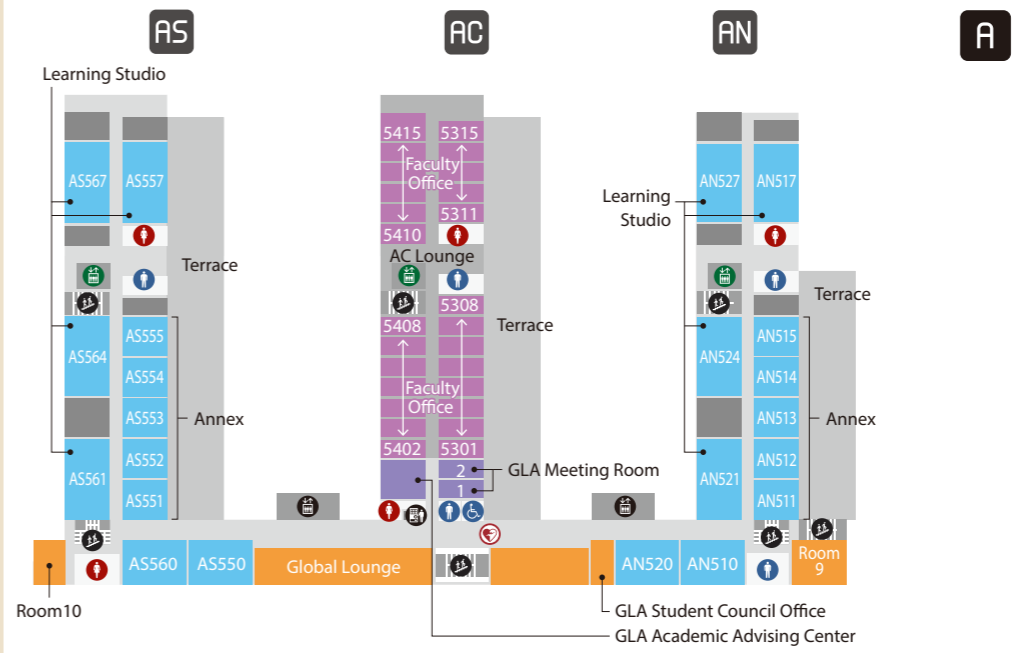

Symbol Promenade "KAI-NO-MICHI"