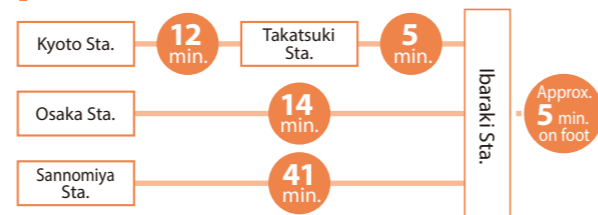

English

FLOOR GUIDE

RITSUMEIKAN UNIVERSITY OSAKA IBARAKI CAMPUS

ACCESS

By JR

By Hankyu

By Osaka Monorail

*Estimated time does not include time needed to change trains.