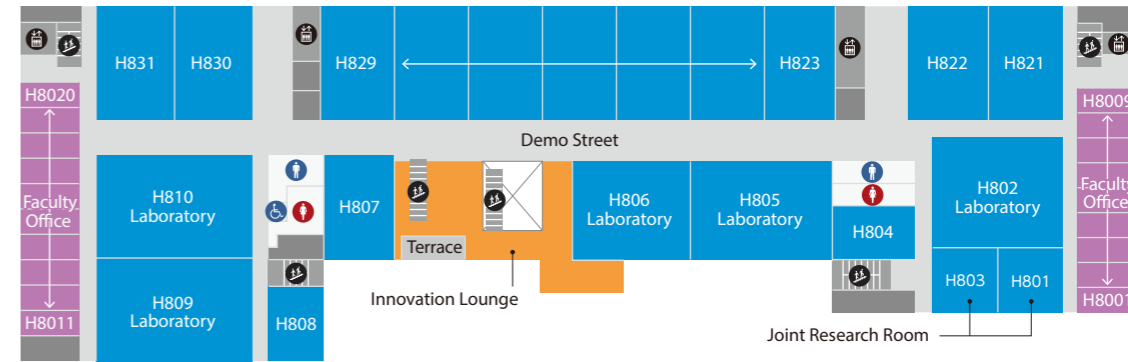

AED Japanese only	AED English / Japanese	Elevator	Service Elevator
Stairs	Vending Machine	Women's Toilet	Men's Toilet
Accessible Facility			

6F 7F 8F 9F BUILDING A

*A student, faculty, or staff card is necessary to access 7F-9F.

- Offices
- Academic and Research Facilities
- Commons
- Graduate School Facilities
- Seminar Rooms and Other Academic Spaces
- Research Facilities

- AED English / Japanese
- Elevator
- Stairs
- Vending Machine
- Women's Toilet
- Accessible Facility
- Service Elevator
- Service Stairwell
- Water Refill Station
- Men's Toilet

6F

8F

7F

9F

■ Academic and Research Facilities
 ■ Commons
 ■ Research Facilities

Ⓜ AED Japanese only
 Ⓜ Elevator
 Ⓜ Stairs
 Ⓜ Vending Machine
 ♂ Women's Toilet
 ♂ Men's Toilet
 ♂ Accessible Facility

OFFICE HOURS / TEL