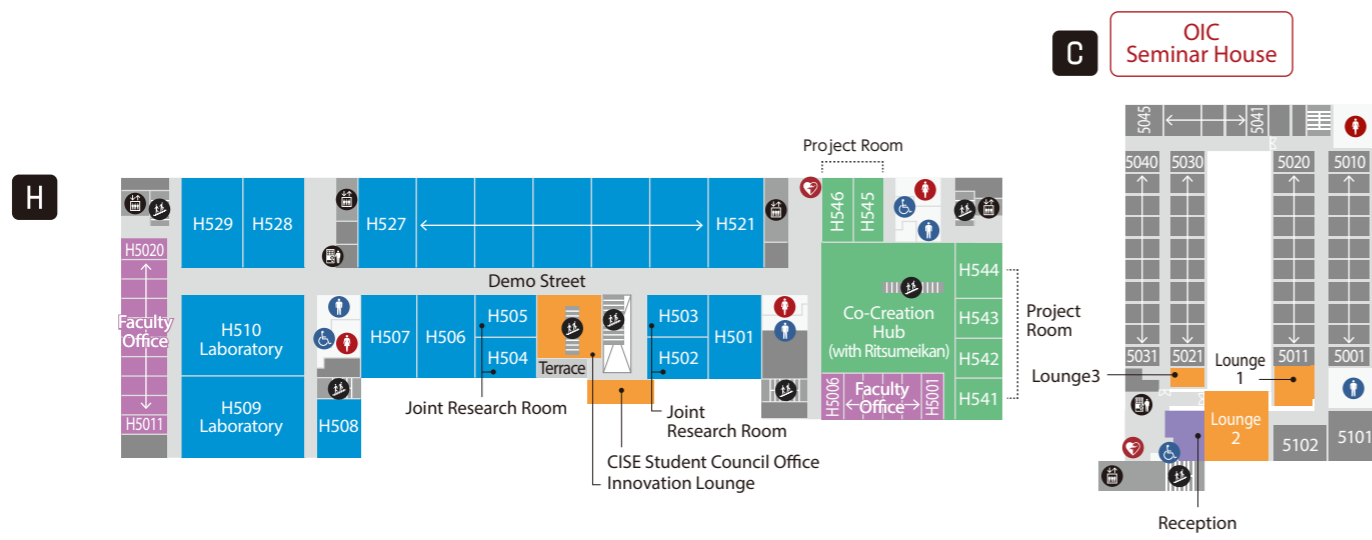

Symbol Promenade "KAI-NO-MICHI"