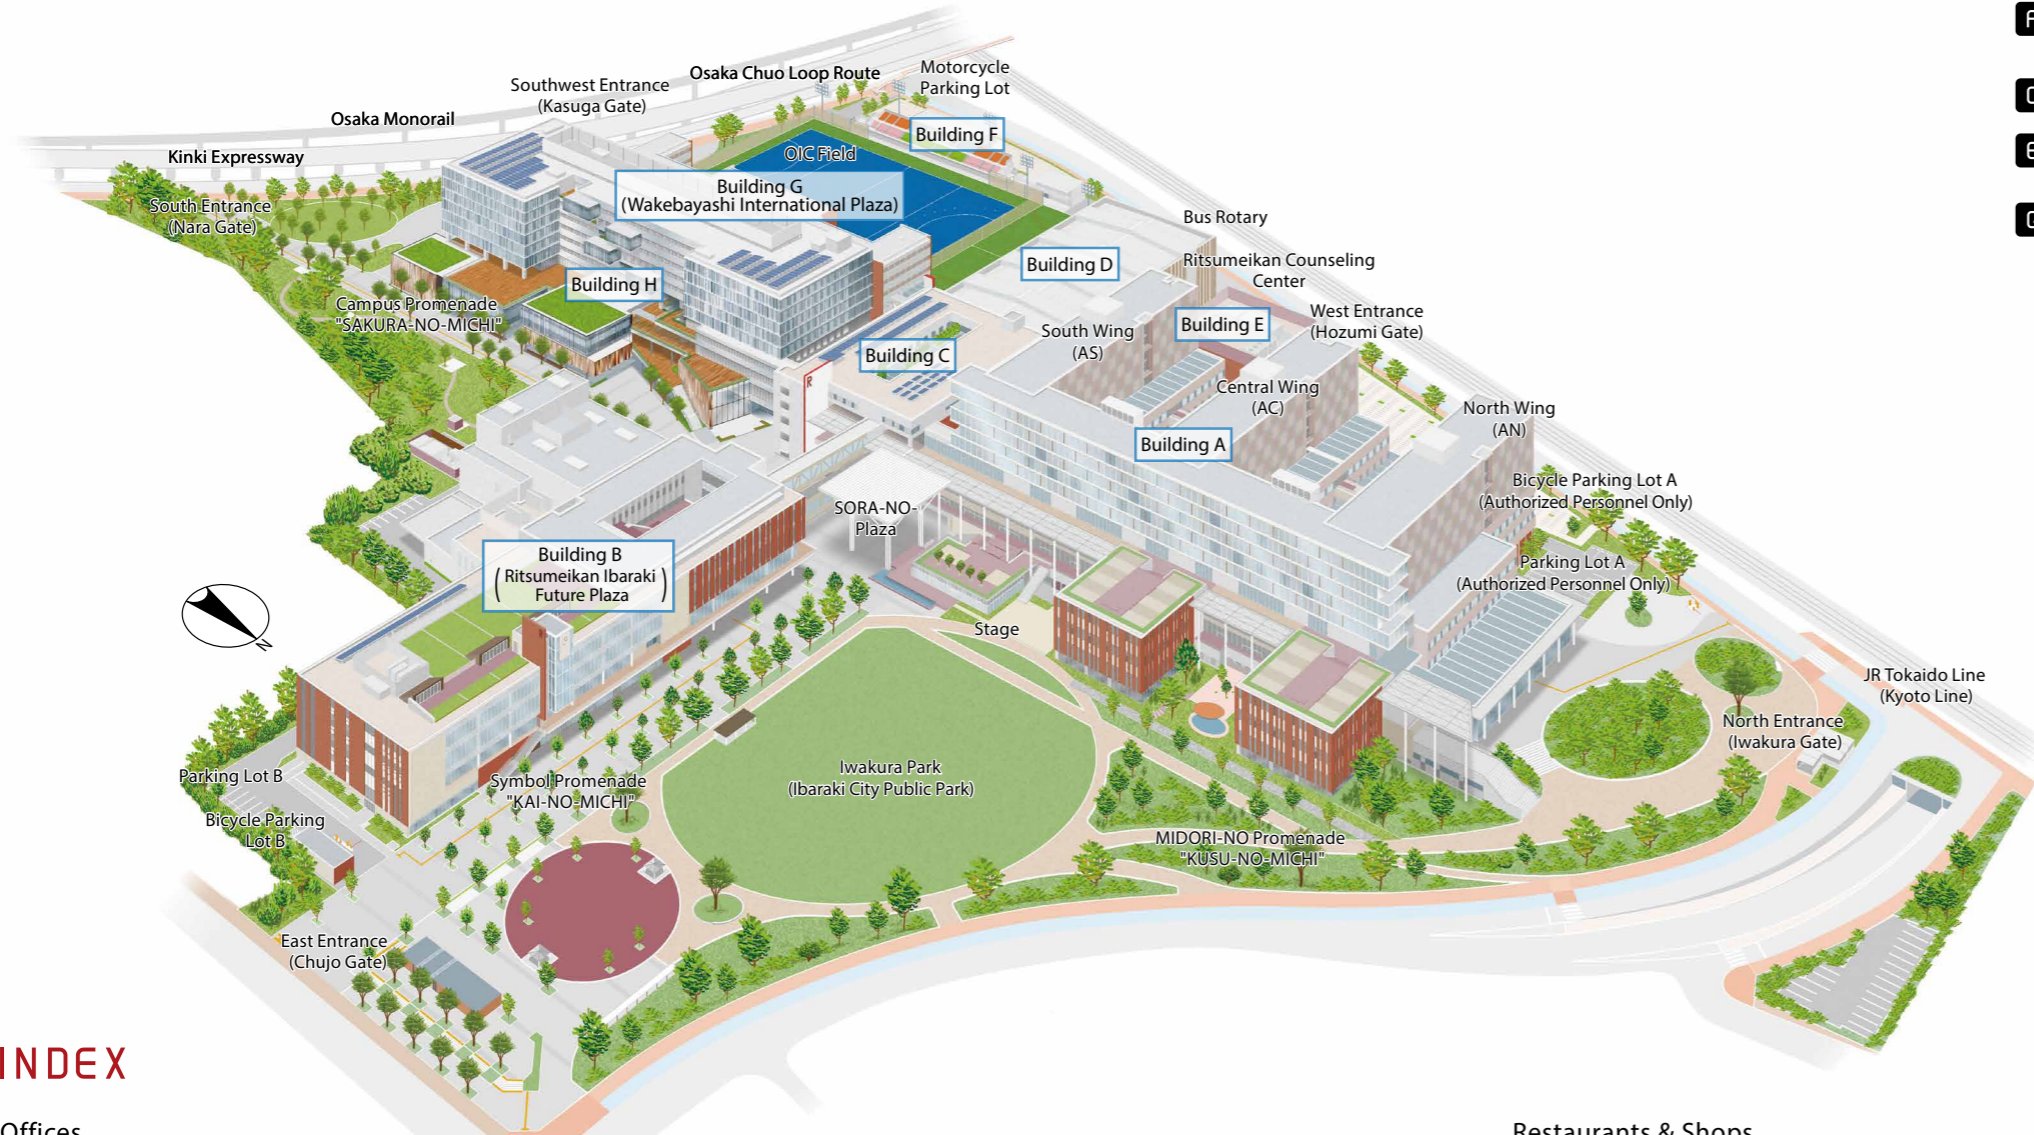

Osaka Ibaraki Campus

Ritsumeikan University Osaka Ibaraki Campus

2-150 Iwakura-cho, Ibaraki, Osaka 567-8570 JAPAN

(Publisher: Office of Regional Collaboration at Osaka Ibaraki Campus, march 2024)

CAMPUS MAP / INDEX

- A Building A**
Classrooms, Research Labs, Offices
- B Building B**
(Ritsumeikan Ibaraki Future Plaza)
Library, Halls, Facilities for Research and Industry-Academia Collaboration
- C Building C**
Cafeteria, Classrooms, Seminar House
- D Building D**
Club Lockers, Arena
- E Building E**
Energy Center
- F Building F**
Stands
- G Building G**
(Wakebayashi International Plaza)
Global House, Noh-Theater
- H Building H**
Creative Complex, Medical Service Center, Classrooms

*Please adhere to access notifications located in each building and on each floor.

Facilities

Facility	Building	Floor	Map
iCommons	A	1F	p.4
Beyond Borders Plaza (BBP)	AN		
Student Lounge	AN		
BA-House	AC	3F	p.8
PS-Lounge	AS		
SALL(Self-Access Learning Lounge)	AC	4F	p.10
Global Lounge		5F	p.12
Psy-collab Square	A	6F	p.13
Graduate Study Room		7-8F	p.13-14
Research Commons			
Faculty Office	A	5-7~9F	p.12~16
	H	4~9F	p.9-11-15-16
MACHI Library			
Event Hall		1F	p.3
Conference Hall			
Grand Hall	B	2F	p.5
OIC Library *The entrance is on the 2nd floor.		2~4F	p.5-7-9
Peer Learning Room *inside OIC Library		2F	p.5
Gallery R-AGORA			
Institute & Research Center		5F	p.11
ICT-Lab.		2F	p.5
Idea-Lab.	C	3F	p.7
OIC Seminar House		5F	p.11
Student Hall			
Training Room	D	1F	p.3
Locker Lounge			
OIC Arena *The entrance is on the 1st floor.		2F	p.5
Noh-Theater		1F	p.3
Rakushin-ken (Tea Ceremony Room)	G	2F	p.5
Wakebayashi International Plaza (Global House)		2~5F	-
Ritsumeikan Counseling Center	-	-	p.17
TERRACE GATE			
SP LAB			
SP LAB X		1F	p.3
SEEDS			
Microsoft Base Ritsumeikan	H		
KOBO			
LIVE STREAMING STUDIO		2F	p.5
Connected Learning Commons		2-3F	p.5-7
Co-Creation Hub (with Ritsumeikan)		4-5F	p.9-11