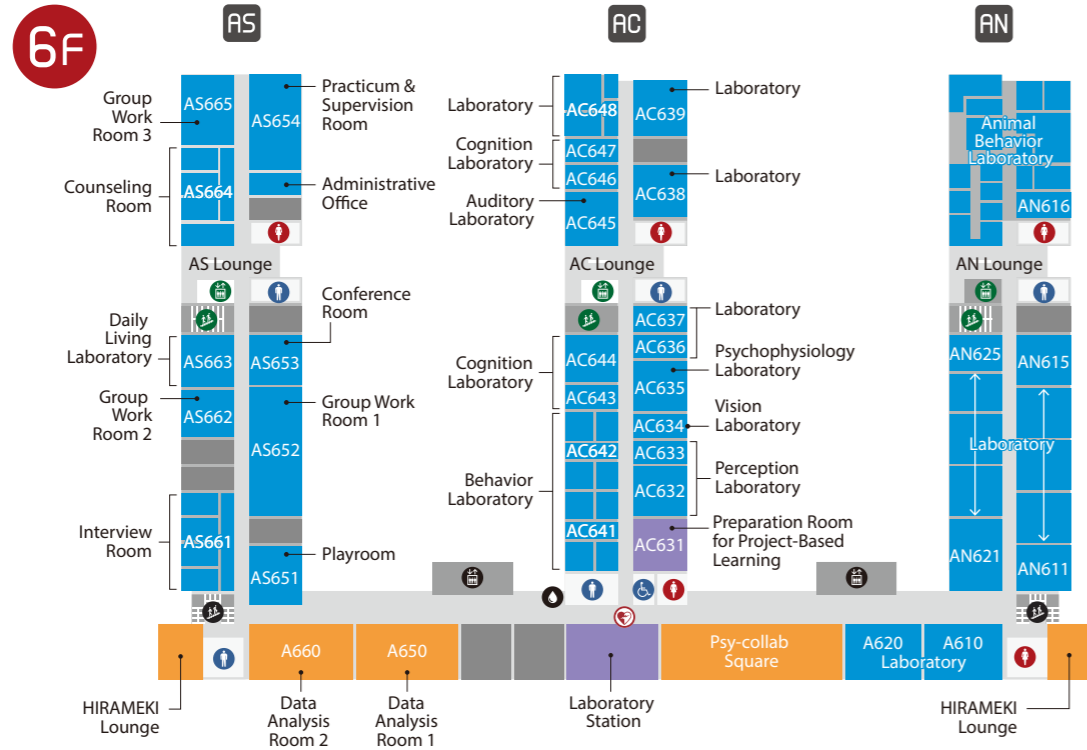

Offices	Commons	Social Collaboration Facilities
Academic and Research Facilities	Seminar Rooms and Other Academic Spaces	Research Facilities
Library	Graduate School Facilities	

AED Japanese only	AED English / Japanese	Elevator	Service Elevator
Escalator	Stairs	Vending Machine	Water Refill Station
Women's Toilet	Men's Toilet	Accessible Facility	

Symbol Promenade "KAI-NO-MICHI"

Campus Promenade "SAKURA-NO-MICHI"

SORA-NO-Plaza

Offices	Commons	Social Collaboration Facilities
Academic and Research Facilities	Seminar Rooms and Other Academic Spaces	Research Facilities
Library		

- Offices
- Academic and Research Facilities
- Commons
- Graduate School Facilities
- Seminar Rooms and Other Academic Spaces
- Research Facilities

- AED English / Japanese
- Elevator
- Stairs
- Vending Machine
- Women's Toilet
- Accessible Facility
- Service Elevator
- Service Stairwell
- Water Refill Station
- Men's Toilet