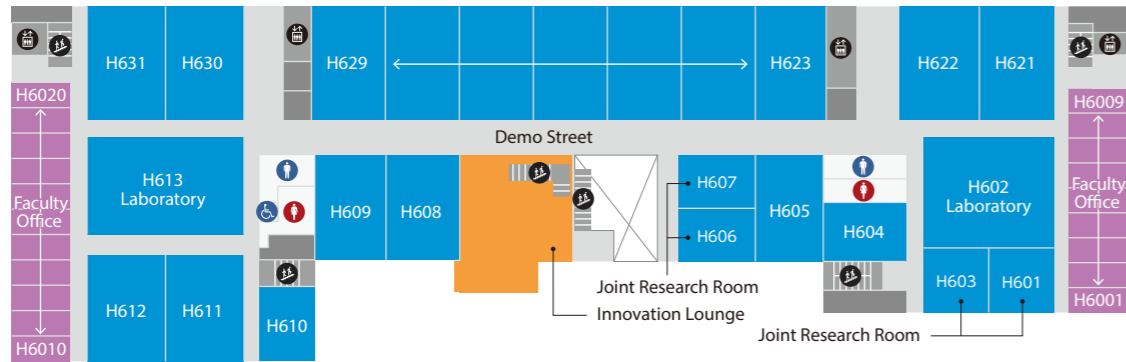

6F

8F

7F

9F

■ Academic and Research Facilities
■ Commons
■ Research Facilities

Ⓜ AED Japanese only
Ⓜ Elevator
Ⓜ Stairs
Ⓜ Vending Machine
♂ Women's Toilet
♂ Men's Toilet
♂ Accessible Facility