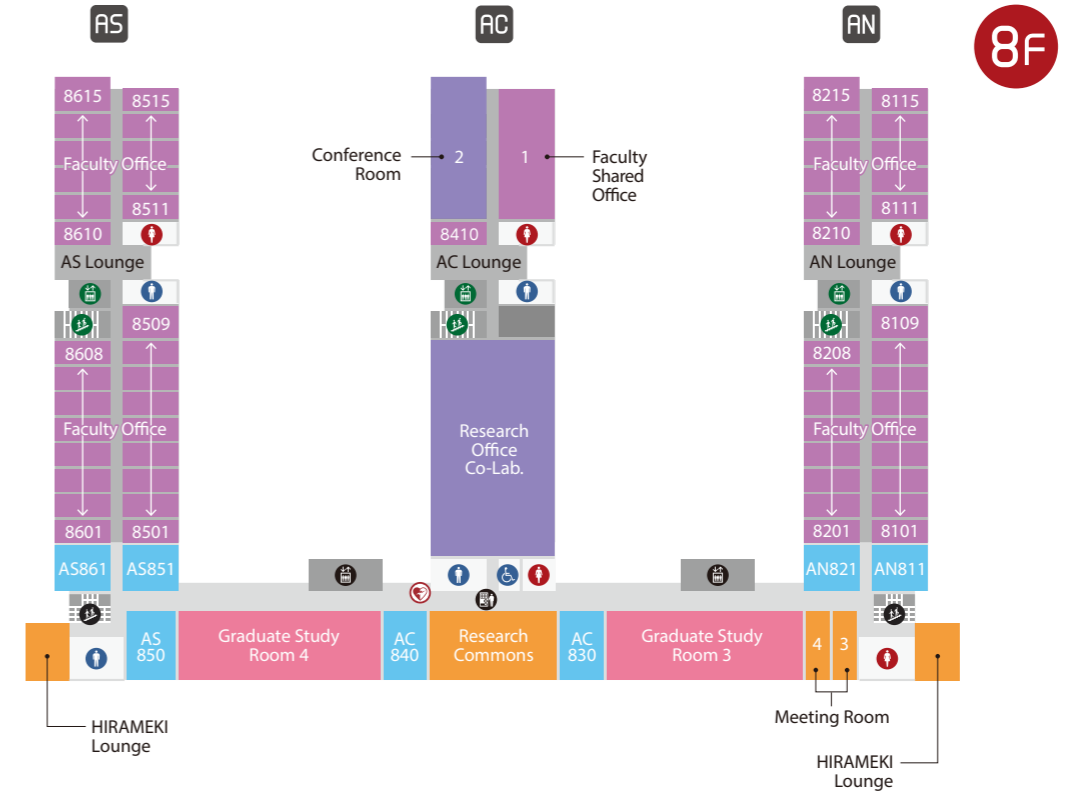

*Please adhere to access notifications located in each building and on each floor.

Facilities

Facility	Building	Floor	Map
iCommons	A	1F	p.4
Beyond Borders Plaza (BBP)	AN		
Student Lounge	AN		
BA-House	AC	3F	p.8
PS-Lounge	AS		
SALL(Self-Access Learning Lounge)	AC	4F	p.10
Global Lounge		5F	p.12
Psy-collab Square	A	6F	p.13
Graduate Study Room		7-8F	p.13-14
Research Commons			
Faculty Office	A	5-7~9F	p.12~16
	H	4~9F	p.9-11-15-16
MACHI Library			
Event Hall		1F	p.3
Conference Hall			
Grand Hall	B	2F	p.5
OIC Library *The entrance is on the 2nd floor.		2~4F	p.5-7-9
Peer Learning Room *inside OIC Library		2F	p.5
Gallery R-AGORA			
Institute & Research Center		5F	p.11
ICT-Lab.		2F	p.5
Idea-Lab.	C	3F	p.7
OIC Seminar House		5F	p.11
Student Hall			
Training Room	D	1F	p.3
Locker Lounge			
OIC Arena *The entrance is on the 1st floor.		2F	p.5
Noh-Theater		1F	p.3
Rakushin-ken (Tea Ceremony Room)	G	2F	p.5
Wakebayashi International Plaza (Global House)		2~5F	-
Ritsumeikan Counseling Center	-	-	p.17
TERRACE GATE			
SP LAB			
SP LAB X		1F	p.3
SEEDS			
Microsoft Base Ritsumeikan	H		
KOBO			
LIVE STREAMING STUDIO		2F	p.5
Connected Learning Commons		2-3F	p.5-7
Co-Creation Hub (with Ritsumeikan)		4-5F	p.9-11

Symbol Promenade "KAI-NO-MICHI"

Campus Promenade "SAKURA-NO-MICHI"

SORA-NO-Plaza

Offices	Commons	Social Collaboration Facilities
Academic and Research Facilities	Seminar Rooms and Other Academic Spaces	Research Facilities
Library		

AED Japanese only	AED English / Japanese	Elevator	Service Elevator
Stairs	Vending Machine	Women's Toilet	Men's Toilet
Accessible Facility			

6F 7F 8F 9F BUILDING A

*A student, faculty, or staff card is necessary to access 7F-9F.

- Offices
- Academic and Research Facilities
- Commons
- Graduate School Facilities
- Seminar Rooms and Other Academic Spaces
- Research Facilities

- AED English / Japanese
- Elevator
- Stairs
- Vending Machine
- Women's Toilet
- Accessible Facility
- Service Elevator
- Service Stairwell
- Water Refill Station
- Men's Toilet