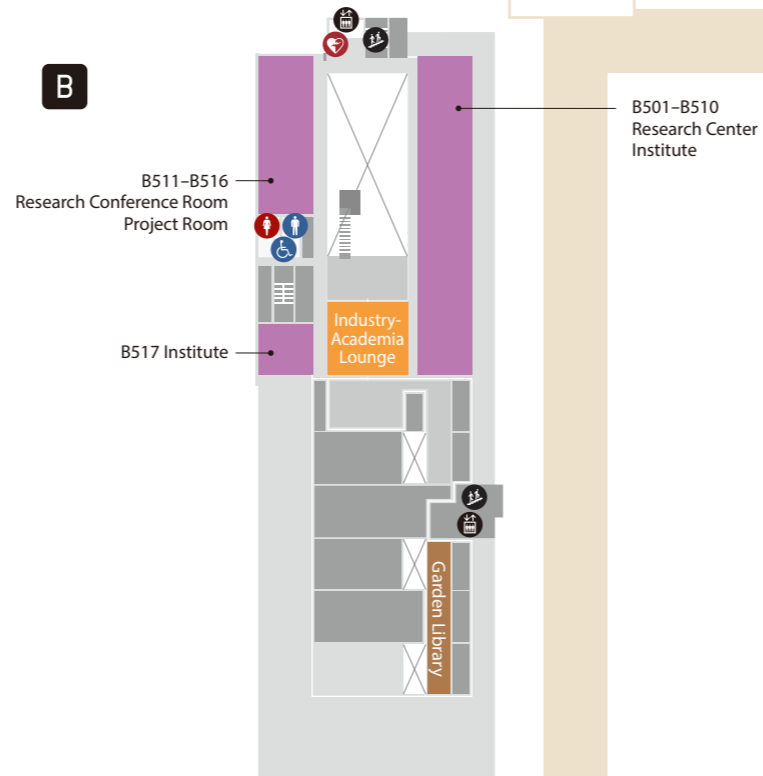

*Please adhere to access notifications located in each building and on each floor.

Facilities

Facility	Building	Floor	Map
iCommons	A	1F	p.4
Beyond Borders Plaza (BBP)	AN		
Student Lounge	AN		
BA-House	AC	3F	p.8
PS-Lounge	AS		
SALL(Self-Access Learning Lounge)	AC	4F	p.10
Global Lounge		5F	p.12
Psy-collab Square	A	6F	p.13
Graduate Study Room		7-8F	p.13-14
Research Commons			
Faculty Office	A	5-7~9F	p.12~16
	H	4~9F	p.9-11-15-16
MACHI Library			
Event Hall		1F	p.3
Conference Hall			
Grand Hall	B	2F	p.5
OIC Library *The entrance is on the 2nd floor.		2~4F	p.5-7-9
Peer Learning Room *inside OIC Library		2F	p.5
Gallery R-AGORA			
Institute & Research Center		5F	p.11
ICT-Lab.		2F	p.5
Idea-Lab.	C	3F	p.7
OIC Seminar House		5F	p.11
Student Hall			
Training Room	D	1F	p.3
Locker Lounge			
OIC Arena *The entrance is on the 1st floor.		2F	p.5
Noh-Theater		1F	p.3
Rakushin-ken (Tea Ceremony Room)	G	2F	p.5
Wakebayashi International Plaza (Global House)		2~5F	-
Ritsumeikan Counseling Center	-	-	p.17
TERRACE GATE			
SP LAB			
SP LAB X		1F	p.3
SEEDS			
Microsoft Base Ritsumeikan	H		
KOBO			
LIVE STREAMING STUDIO		2F	p.5
Connected Learning Commons		2-3F	p.5-7
Co-Creation Hub (with Ritsumeikan)		4-5F	p.9-11

Offices	Commons	Social Collaboration Facilities
Academic and Research Facilities	Seminar Rooms and Other Academic Spaces	Research Facilities
Library	Graduate School Facilities	

AED Japanese only	AED English / Japanese	Elevator	Service Elevator
Escalator	Stairs	Vending Machine	Water Refill Station
Women's Toilet	Men's Toilet	Accessible Facility	

Symbol Promenade "KAI-NO-MICHI"

Campus Promenade "SAKURA-NO-MICHI"

SORA-NO-Plaza

Offices	Commons	Social Collaboration Facilities
Academic and Research Facilities	Seminar Rooms and Other Academic Spaces	Research Facilities
Library		