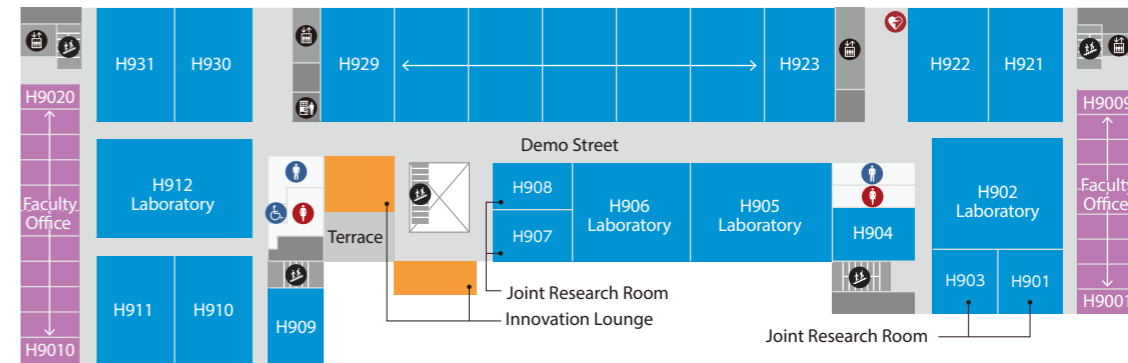

- Offices
- Academic and Research Facilities
- Commons
- Graduate School Facilities
- Seminar Rooms and Other Academic Spaces
- Research Facilities

- AED English / Japanese
- Elevator
- Stairs
- Vending Machine
- Women's Toilet
- Accessible Facility
- Service Elevator
- Service Stairwell
- Water Refill Station
- Men's Toilet

6F

8F

7F

9F

■ Academic and Research Facilities
 ■ Commons
 ■ Research Facilities

Ⓜ AED Japanese only
 Ⓜ Elevator
 Ⓜ Stairs
 Ⓜ Vending Machine
 ♂ Women's Toilet
 ♂ Men's Toilet
 ♂ Accessible Facility

OFFICE HOURS / TEL

Academic Support Office

Building / Floor	Department / Section	Hours	Tel	Map
AN 1F	Office of General Education · General Education Center · Career Education Center · Service Learning Center	10:00-17:00	072-665-2195	p.4
	Office of Language Education Planning and Development · Language Education Center · Center for Language Acquisition (CLA)		072-665-2061	
	International Center		072-665-2070	
C 2F	RAINBOW Service Counter	10:00-17:00 Open for one month from the start of each semester from 9:00-17:00	072-665-2620	p.5