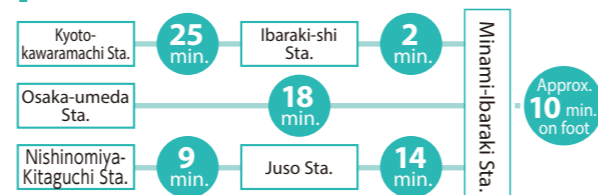

English

FLOOR GUIDE

RITSUMEIKAN UNIVERSITY OSAKA IBARAKI CAMPUS

ACCESS

By JR

By Hankyu

By Osaka Monorail

*Estimated time does not include time needed to change trains.