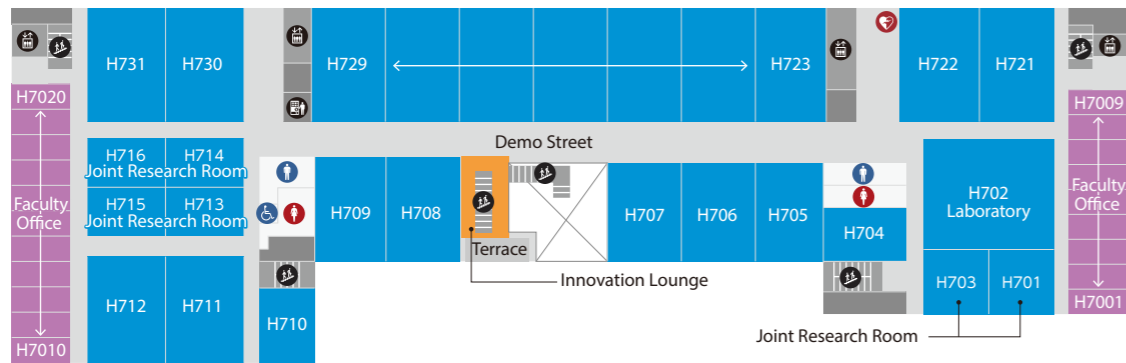

*Please adhere to access notifications located in each building and on each floor.

Facilities

Facility	Building	Floor	Map
iCommons	A	1F	p.4
Beyond Borders Plaza (BBP)	AN		
Student Lounge	AN		
BA-House	AC	3F	p.8
PS-Lounge	AS		
SALL(Self-Access Learning Lounge)	AC	4F	p.10
Global Lounge		5F	p.12
Psy-collab Square	A	6F	p.13
Graduate Study Room		7-8F	p.13-14
Research Commons			
Faculty Office	A	5-7~9F	p.12~16
	H	4~9F	p.9-11-15-16
MACHI Library			
Event Hall		1F	p.3
Conference Hall			
Grand Hall	B	2F	p.5
OIC Library *The entrance is on the 2nd floor.		2~4F	p.5-7-9
Peer Learning Room *inside OIC Library		2F	p.5
Gallery R-AGORA			
Institute & Research Center		5F	p.11
ICT-Lab.		2F	p.5
Idea-Lab.	C	3F	p.7
OIC Seminar House		5F	p.11
Student Hall			
Training Room	D	1F	p.3
Locker Lounge			
OIC Arena *The entrance is on the 1st floor.		2F	p.5
Noh-Theater		1F	p.3
Rakushin-ken (Tea Ceremony Room)	G	2F	p.5
Wakebayashi International Plaza (Global House)		2~5F	-
Ritsumeikan Counseling Center	-	-	p.17
TERRACE GATE			
SP LAB			
SP LAB X		1F	p.3
SEEDS			
Microsoft Base Ritsumeikan	H		
KOBO			
LIVE STREAMING STUDIO		2F	p.5
Connected Learning Commons		2-3F	p.5-7
Co-Creation Hub (with Ritsumeikan)		4-5F	p.9-11

- Offices
- Academic and Research Facilities
- Commons
- Graduate School Facilities
- Seminar Rooms and Other Academic Spaces
- Research Facilities

- AED English / Japanese
- Elevator
- Stairs
- Vending Machine
- Women's Toilet
- Accessible Facility
- Service Elevator
- Service Stairwell
- Water Refill Station
- Men's Toilet

6F

8F

7F

9F

■ Academic and Research Facilities
 ■ Commons
 ■ Research Facilities

Ⓜ AED Japanese only
 Ⓜ Elevator
 Ⓜ Stairs
 Ⓜ Vending Machine
 ♂ Women's Toilet
 ♂ Men's Toilet
 ♂ Accessible Facility

OFFICE HOURS / TEL