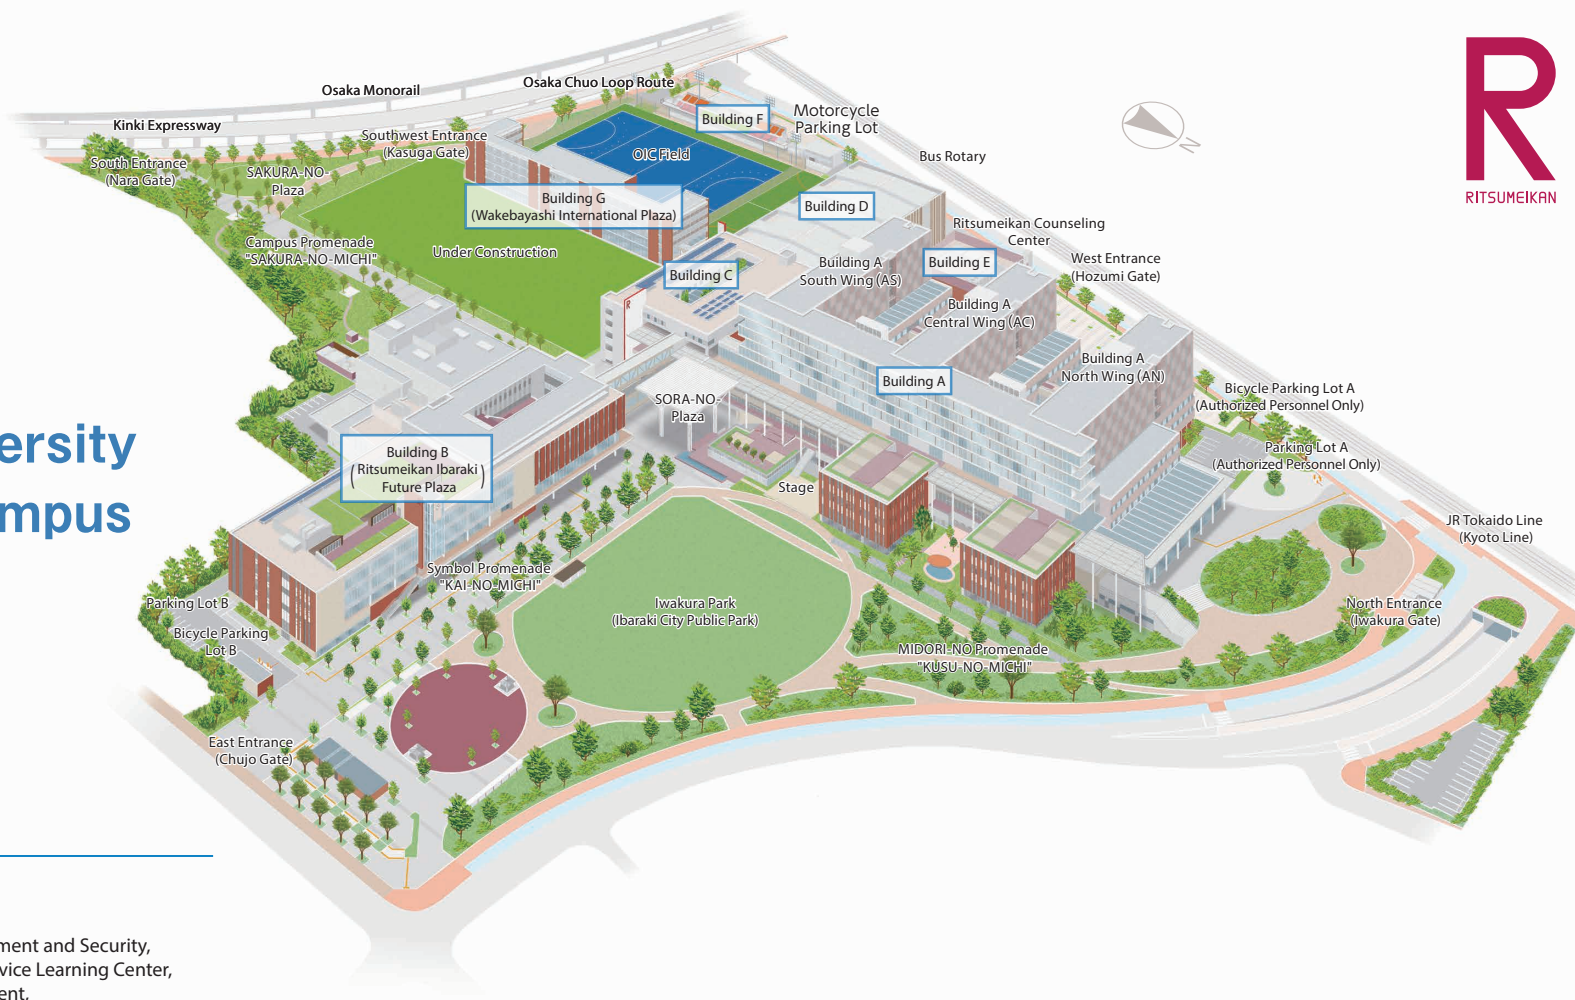

# Ritsumeikan University Osaka Ibaraki Campus Campus Map

## Building A

### [ North Wing (AN) 1F ]

Campus Information Center, Office of Campus Management and Security, General Education Center, Career Education Center, Service Learning Center, Office of Language Education, Planning and Development, Language Education Center, Center for Language Acquisition (CLA), Teacher-Training Support Center, International Center